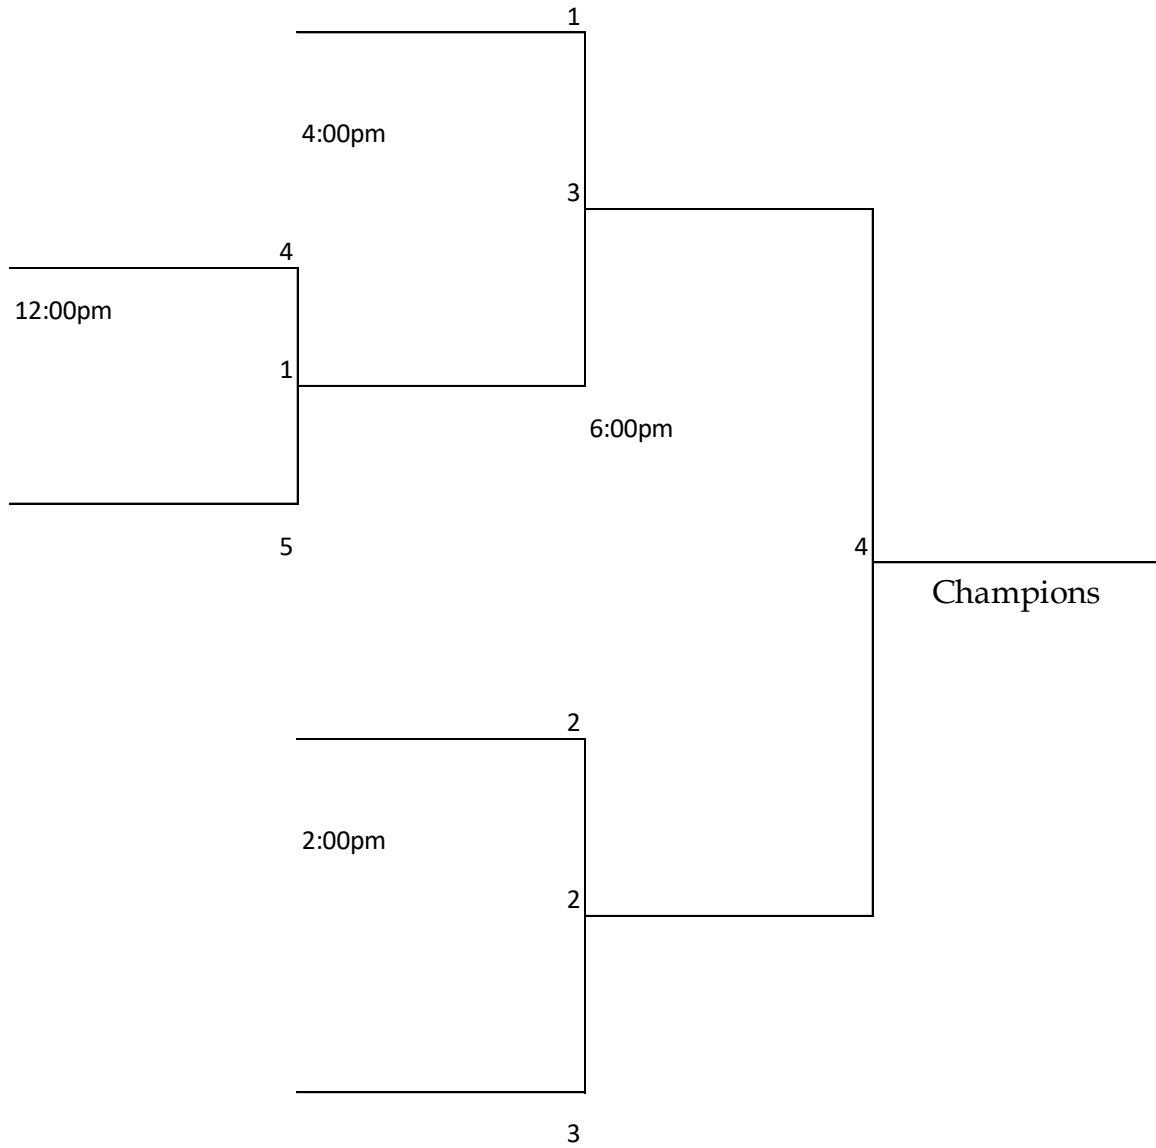

Boys Bracket B Hannah Pamplico, Blenheim, McColl, Long, McBee