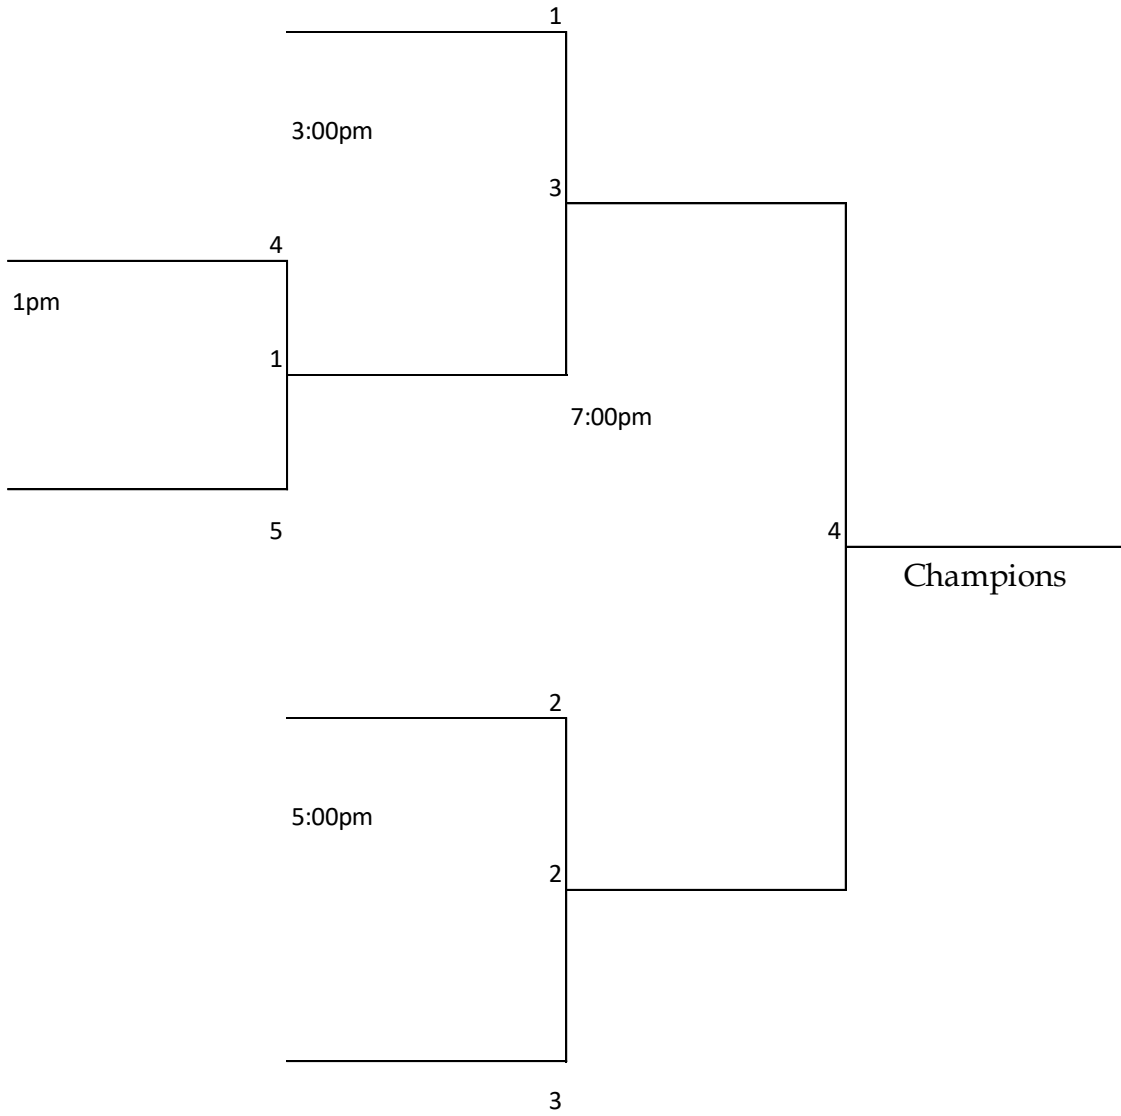

Girls Bracket A Longleaf, York, Darlington , Hartsville, New Heights