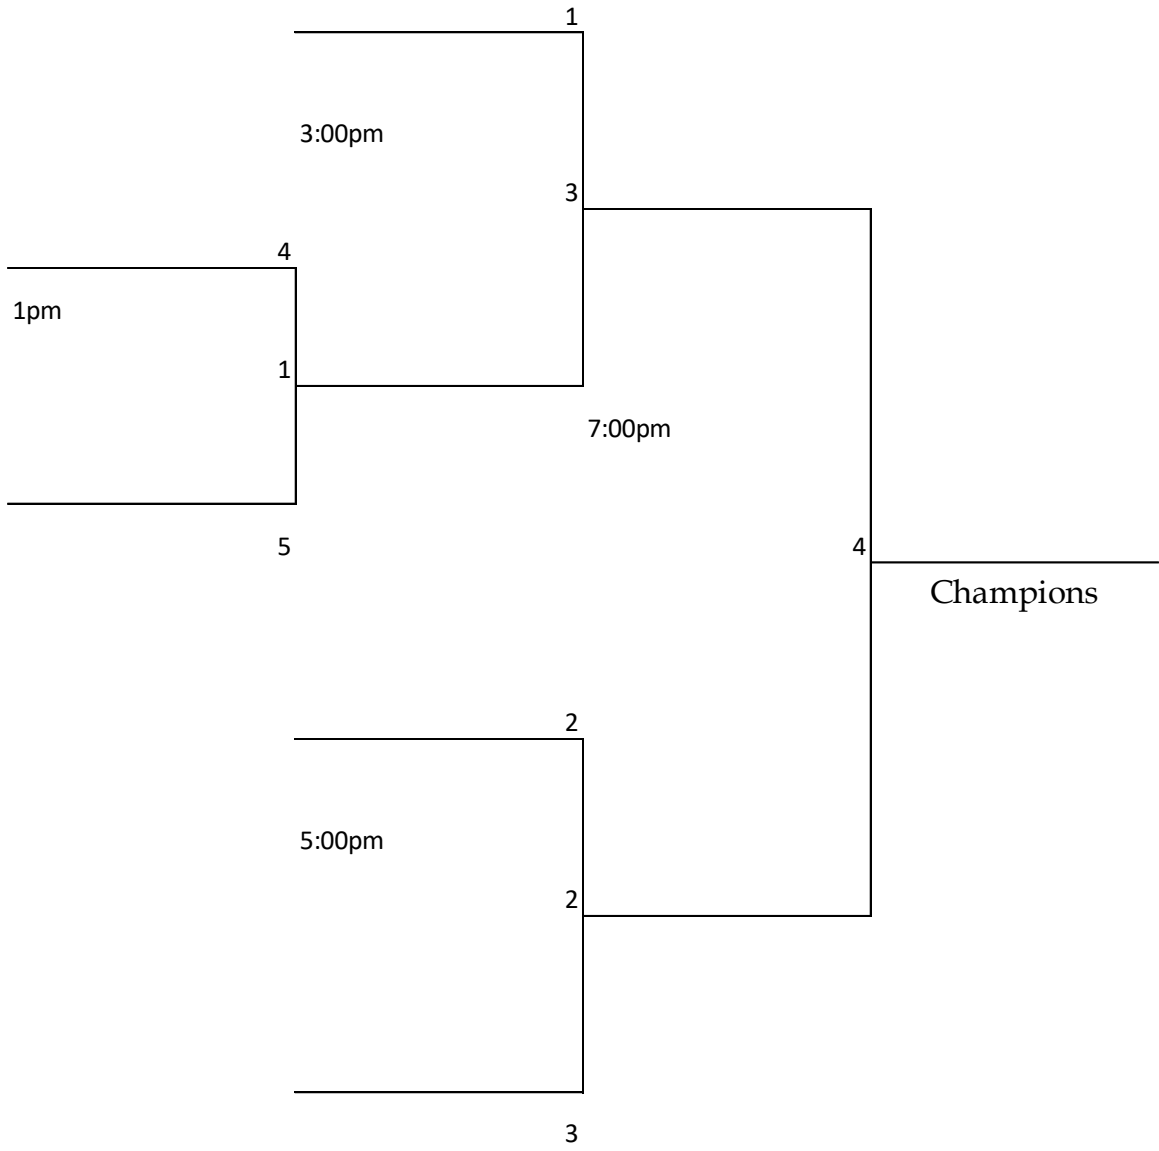

Boys Bracket A Longleaf, York, Darlington , Hartsville, New Heights